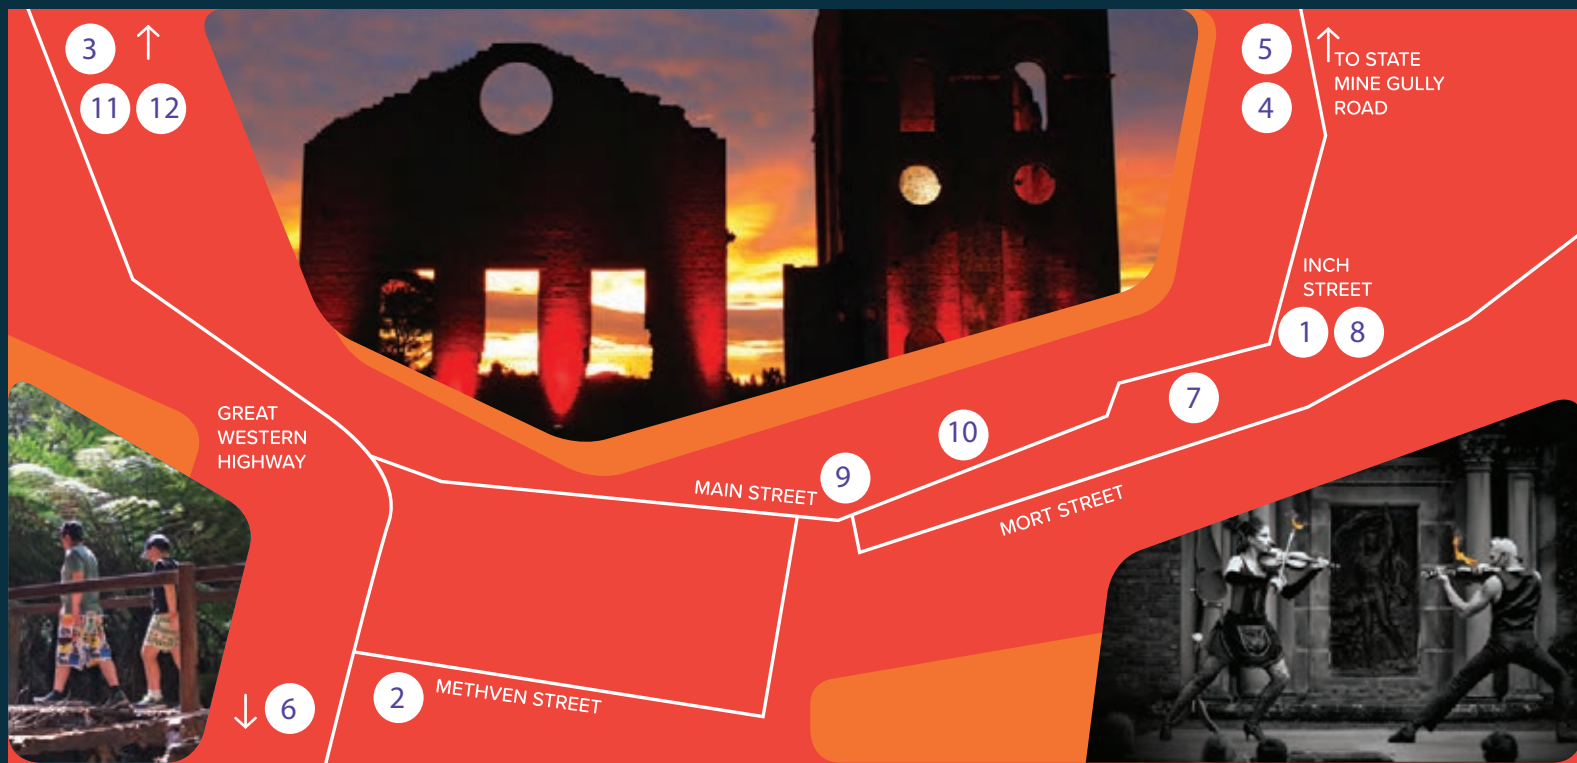

LithGlow

ATTRACTIONS MAP

Event participants include:

1. Blast Furnace Park, Entertainment, Fire and Light Show
2. Lithgow Small Arms Factory Museum. Displays, tours, World War II search light and light show 69 Methven St
3. Wolgan Valley Eco Tours, Newnes Shale Oil Refinery Ruins walking tour, Glow Worm Tunnel Hike
4. Blue Mountains Mystery Tours, LithGlow Ghost Tours Lithgow State Mine Heritage Park, 3 State Mine Gully Rd
5. Lithgow State Mine Heritage Park, Tours and Displays, 3 State Mine Gully Rd.
6. Lithgow National Trust Branch, tours, scottish afternoon tea and heritage talk, 12 Mudgee St Bowenfels
7. Eskbank House Museum, Voices of Eskbank exhibition and night time projection, Cnr Inch and Bennett St
8. Office of Environment and Heritage, "Our Heritage" Virtual Reality experience, Blast Furnace Park Inch St
9. Gang Gang Gallery. Musicians from the Mitchell Conservatorium of Music performing with artists, 206 Main St , Lithgow
10. Lithgow Library, heritage displays and information 157 Main St Lithgow
11. St John the Evangelist Church tours, tours and information Main St, Wallerawang
12. Wallerawang Power Station tours.